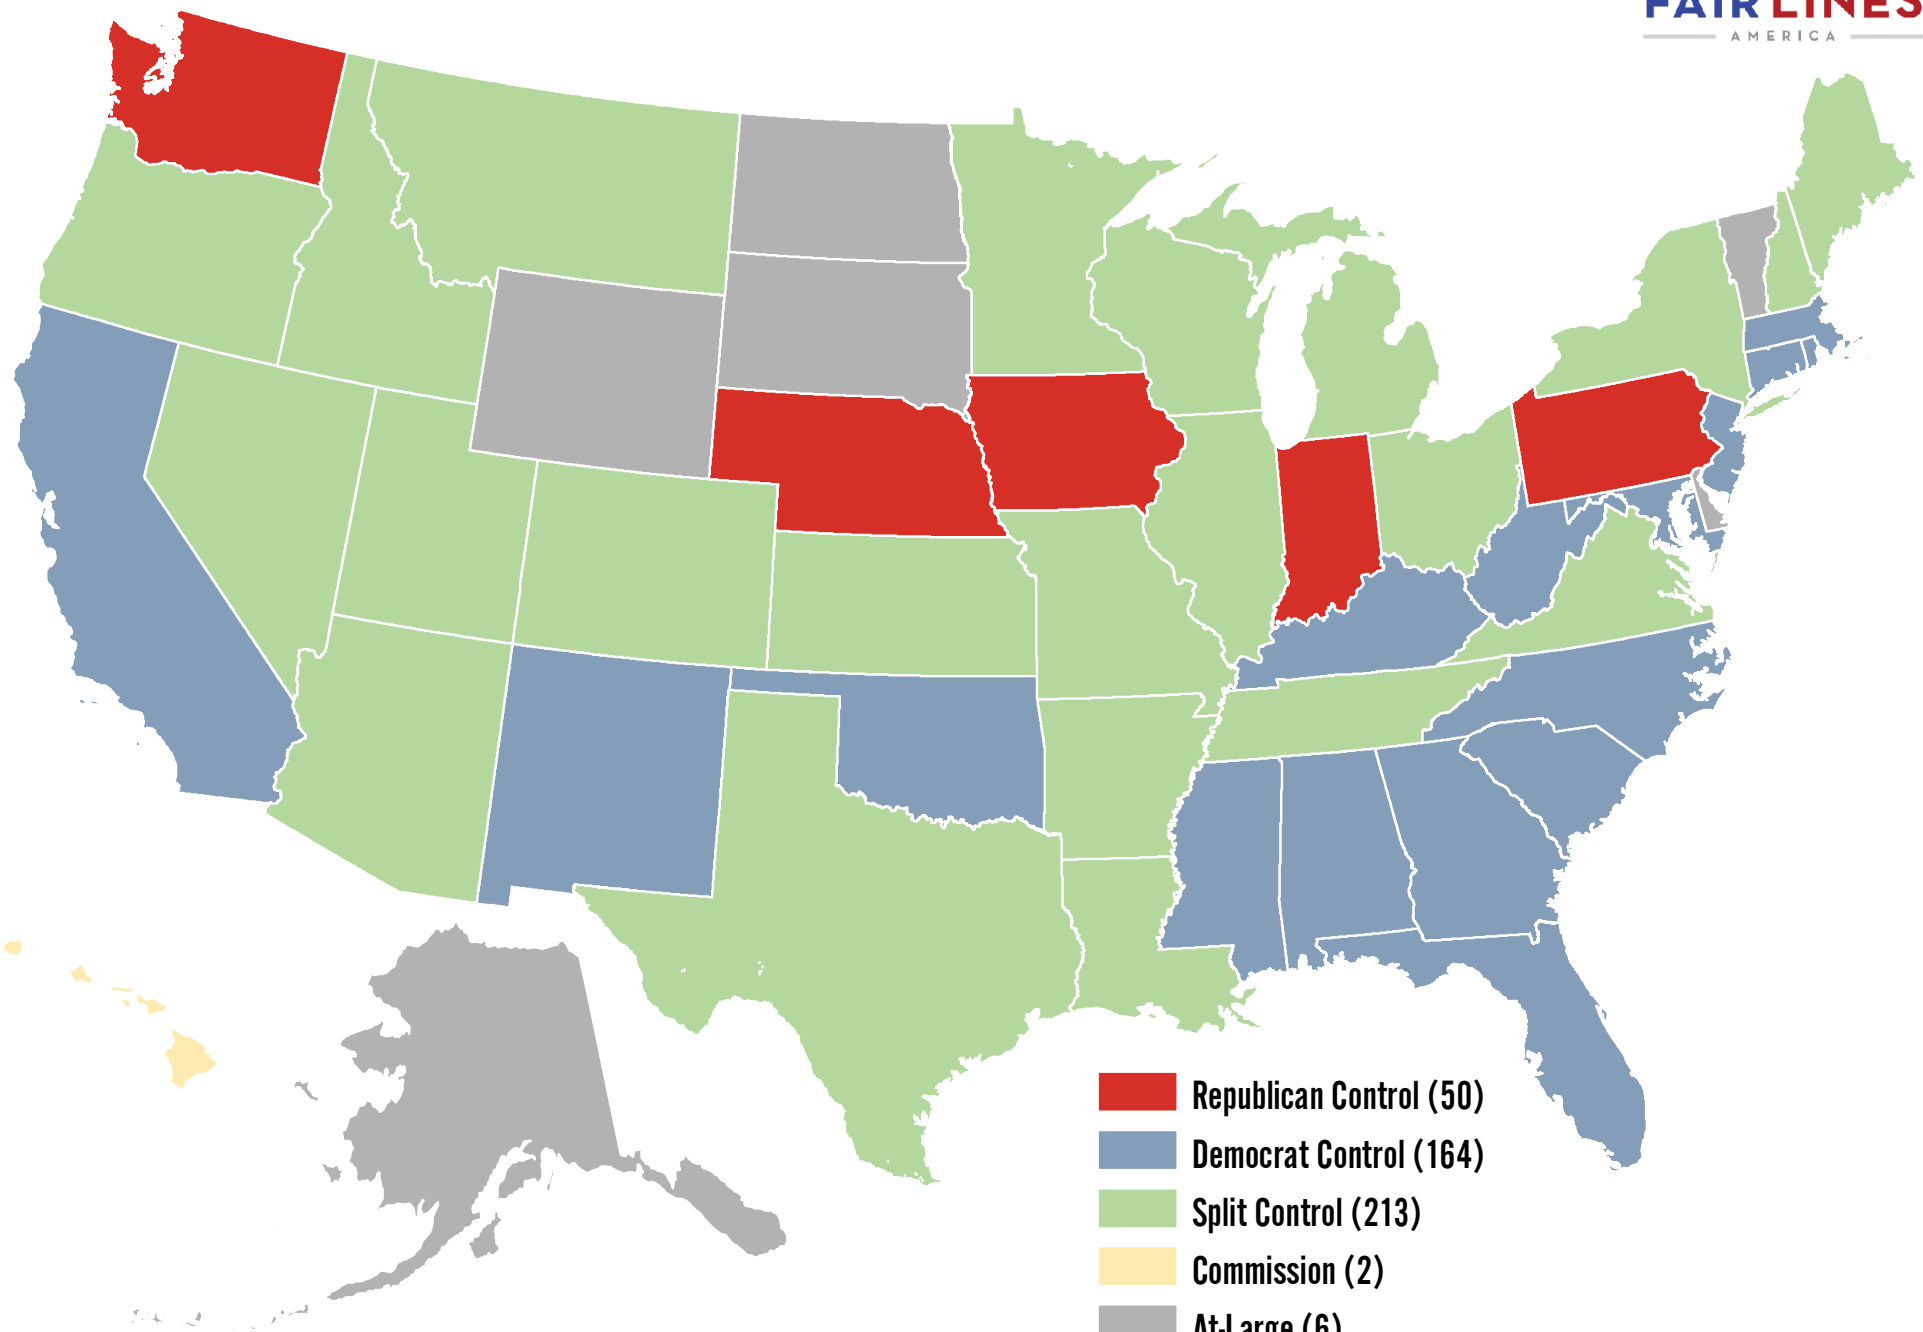

1981 Redistricting Control Congressional

- Republican Control (50)**
- Democrat Control (164)**
- Split Control (213)**
- Commission (2)**
- At-Large (6)**